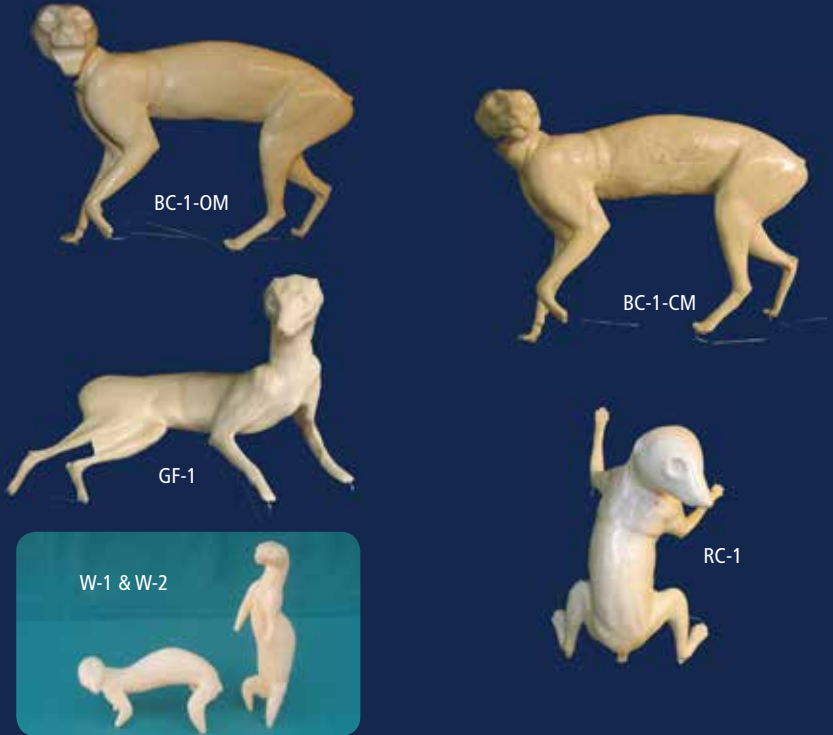

Form #	Size	Turn
C-1	5-1/2 X 4	Right
C-2	6 x 5	Slight Left

FLEXIBLE SQUIRREL TAILS

Group of Six
Small or Large

Individual
Small or Large

BOBCATS		
Form #	Size	Turn
BC-1-OM	28 x 16 x 1-3/4	Open Mouth, Walking, Looking Left
BC-1-CM	28 x 16 x 1-3/4	Closed Mouth, Walking, Looking Left
BC-2-OM	30 x 18-1/2 x 1-7/8	Open Mouth, Crouched, Looking Left
BC-2-CM	30 x 18-1/2 x 1-7/8	Closed Mouth, Crouched, Looking Left
GRAY FOX		
GF-1	24 x 12-1/2 x 2-1/2	Lying on Left Side
RACCOON		
RC-1	17 x 11 x 1-3/4	Climbing Up Looking Right
WEASELS		
W-1	11-1/2 x 5-1/2	On All Fours, Looking Left
W-2	12-1/2 x 7-1/2	Standing Erect, Looking Left

GAME ANIMALS

JOHN DAVID Ellzey's SQUIRREL FORMS

**Instructional Book
and
DVDs Available**

TO ORDER USE THE FOLLOWING METHODS:

Phone: **(985) 748-5309** Monday thru Friday - 8:00 a.m. to 5:00 p.m. CST

Fax: 985-748-5309